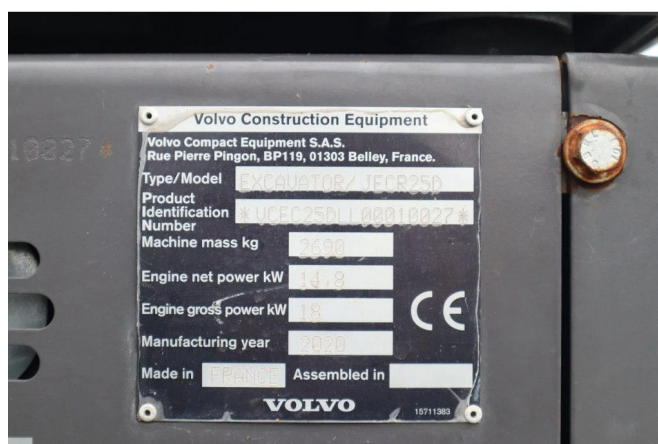

Volvo ECR25 ELECTRIC | JECR25D | TILTBUCKET | BUCKET | LOW HOURS

COMMON

ID	113779.01
Merk	Volvo
Type	Minigraver

PROPERTIES

Bouwjaar	2020
Bedrijfsuren	797
Voertuigidentificatienummer	VCEC25DLL00010027
Ledig gewicht	2.690 kg

ACCESSOIRES

BESCHRIJVING

Emissieklasse: Stage V

For sale:

Volvo JECR25D / ECR25D Electric
Year: 2020
Hours: 797
Operating weight: 2.690 kg

Electrical system:
Battery type: Lithium-ion
Voltage: 48V
Battery capacity: 20 kWh
Indicative runtime: up to 4 hours
Motor type: permanent magnet
Power: 18 kW