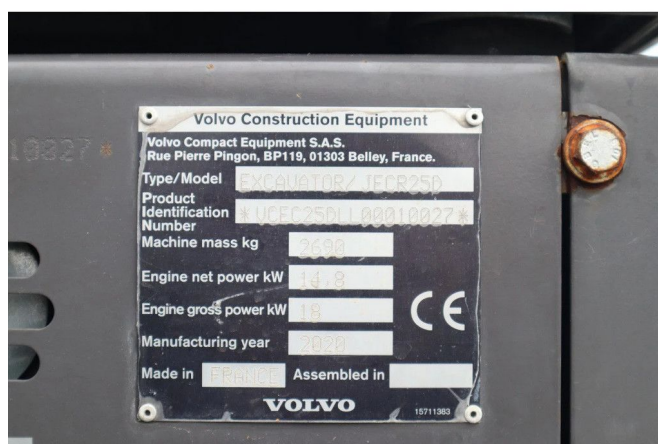

Volvo ECR25 ELECTRIC | JECR25D | TILTBUCKET | BUCKET | LOW HOURS

COMMON

ID	113779
Merk	Volvo
Type	Minigraver

PROPERTIES

Bouwjaar	2020
Bedrijfsuren	797
Voertuigidentificatienummer	VCEC25DLL00010027
Ledig gewicht	2.690 kg

ACCESSOIRES

BESCHRIJVING

Emissieklasse: Stage V

For sale:

Volvo JECR25D / ECR25D Electric
 Year: 2020
 Hours: 797
 Operating weight: 2.690 kg

Electrical system:
 Battery type: Lithium-ion
 Voltage: 48V
 Battery capacity: 20 kWh
 Indicative runtime: up to 4 hours
 Motor type: permanent magnet
 Power: 18 kW