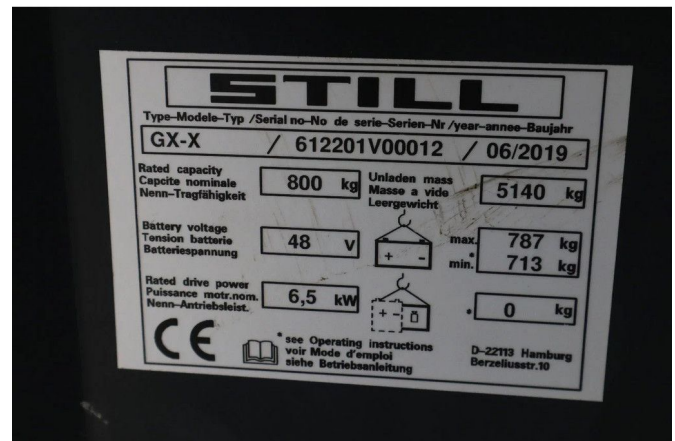

Still GX-X | REACHTRUCK | ROTATING FORKS | 4.5 METER | TRIPLEX

COMMON

| | |
|------|------------|
| ID | 113377 |
| Merk | Still |
| Type | Reachtruck |

PROPERTIES

| | |
|-----------------------------|--------------|
| Bouwjaar | 2019 |
| Bedrijfsuren | 138 |
| Voertuigidentificatienummer | 612201V00012 |
| Ledig gewicht | 5.140 kg |
| Hefhoogte | 455 cm |
| Hefcapaciteit | 800 cm |
| Doorrijhoogte | 345 cm |

ACCESSOIRES

- Acculader
- Vorkenversteller
- Zijschuiver

BESCHRIJVING

For sale:

Still GX-X
Year: 2019
Hours: 138
Weight: 5.140 kg

Engine & Power
Type: Electric drive
Battery: 48V
With charger

General specifications:
Sideshift
Forks
Signal light
Camera
All documents available

Mast & hydraulics
Lifting height: 4.55 m