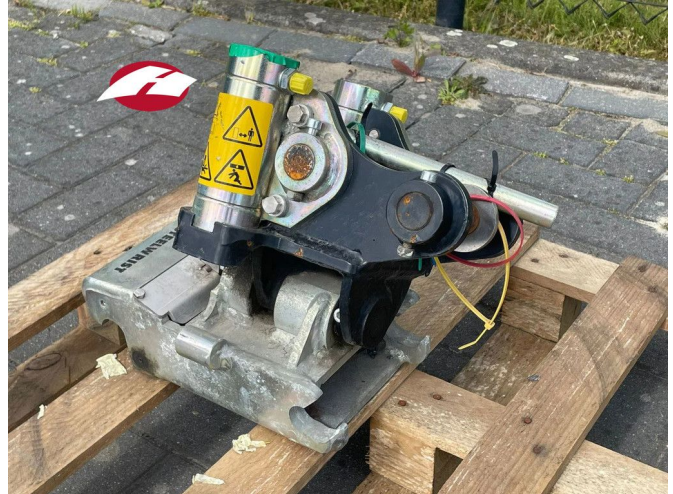

STEELWRIST TMX S30 -180HA | TILT QUICKCOUPLER | TILTING COUPLER | NEW

COMMON

ID	113563.1
Merk	STEELWRIST
Type	Draaikantelstuk

PROPERTIES

Bouwjaar	2020
----------	------

ACCESSOIRES

BESCHRIJVING

Schade: schadevrij

For sale:

NEW / UNUSED

Steelwrist TMX S30 -180HA

Year: 2021

Coupling: S30 / KM 30

Hydraulic coupler

Can be used for machines up to 2 ton.

Of course, we have more pictures and information available, and we are looking forward to helping you.