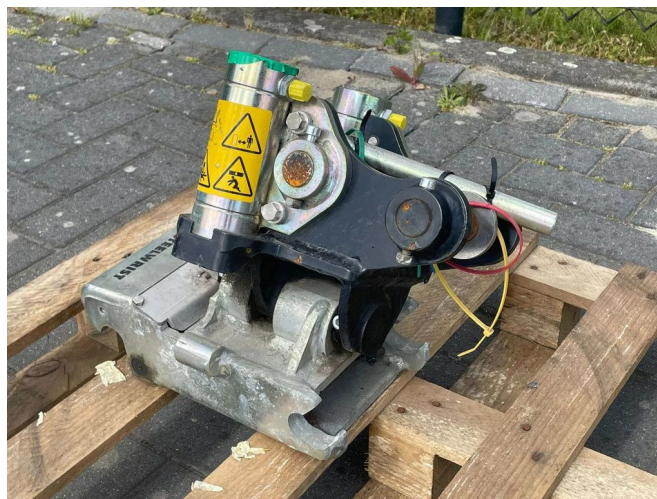

STEELWRIST TMX S30 -180HA | TILT QUICKCOUPLER | TILTING COUPLER | NEW

COMMON

ID	113563
Merk	STEELWRIST
Type	Draaikantelstuk

PROPERTIES

Bouwjaar	2020

ACCESSOIRES

BESCHRIJVING

Schade: schadevrij

For sale:

NEW / UNUSED

Steelwrist TMX S30 -180HA

Year: 2021

Coupling: S30 / KM 30

Hydraulic coupler

Can be used for machines up to 2 ton.

Of course, we have more pictures and information available, and we are looking forward to helping you.

Worldwide delivery is possible!

For more informa...