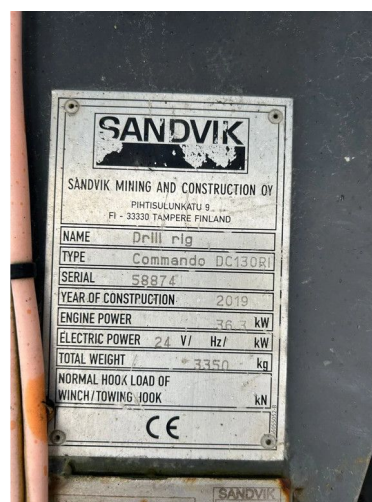

Sandvik COMMANDO DC130 Ri | SURFACE DRILLING RIG | REMOTE

COMMON

ID	113815
Merk	Sandvik
Type	Boormachine

PROPERTIES

Bouwjaar	2019
Bedrijfsuren	2.623
Voertuigidentificatienummer	58874
Ledig gewicht	3.350 kg

ACCESSOIRES

BESCHRIJVING

For sale:

Sandvik Commando DC 130 Ri
Year: 2019
Model: Surface drilling rig
Operating weight: 3.350 kg

Operating hours:
Diesel engine hours: 2.623
Percussion time: 1.251 hours
Drilling time: 1.220 hours

Engine:
Caterpillar C2.2
Emission standard: Stage 3 / Tier 3
Power: 36.3 kW / 49 HP
4x4

Drilling info...