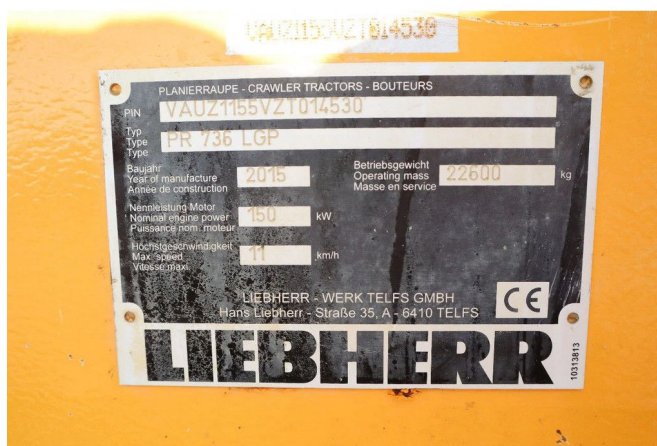

Liebherr PR736 LGP | AIRCO | LOW HOURS!

COMMON

ID	113021
Merk	Liebherr
Type	Dozer

PROPERTIES

Bouwjaar	2015
Bedrijfsuren	6.111
Voertuigidentificatienummer	VAUZ1155VZT014530
Ledig gewicht	22.600 kg

ACCESSOIRES

BESCHRIJVING

Emissieklasse: Stage IIIB

For sale:

Liebherr PR 736 LGP
Year: 2015
Hours: 6.111
Operating weight: 22.600 kg

Engine & Transmission:
4-cylinder diesel
Power: 150 kW / 204 HP
Hydrostatic travel drive
Emissions: Tier 4 / Stage 3B
Ad blue

Hydraulics & equipment:
Liebherr dozer blade

Measureme...