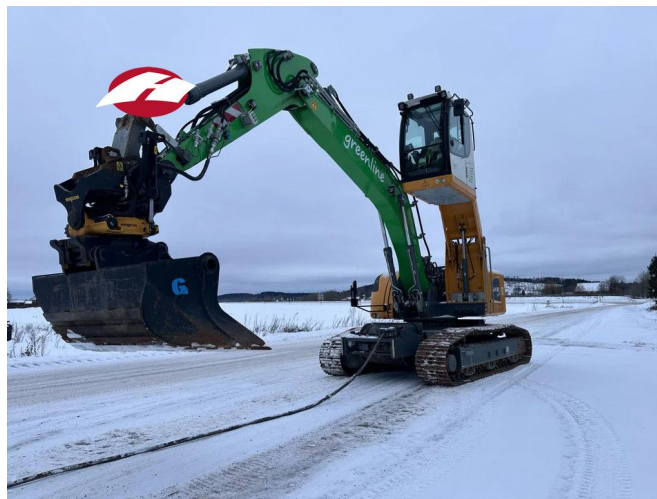

Liebherr LH26 EC | FULL ELECTRIC | LIFT CAB | ROTOTILT

COMMON

| | |
|------|---------------|
| ID | 141420.03 |
| Merk | Liebherr |
| Type | Overslagkraan |

PROPERTIES

| | |
|-----------------------------|-------------------|
| Bouwjaar | 2022 |
| Bedrijfsuren | 339 |
| Voertuigidentificatienummer | WLHZ1672EZK141420 |
| Ledig gewicht | 30.000 kg |

ACCESSOIRES

BESCHRIJVING

Emissieklasse: Stage V

For sale:

Umschlagbagger | Material handler
FULL ELECTRIC

Make and model: Liebherr LH26 EC Litronic
Year: 2022
Hours: 339
Weight: 30.000 kg

Electric system:
Input voltage TN 400V
Power: 140 kW
Frequency: 50 Hz
Power requirement max power: 400V / 250A
Power requirement only driving: 400...