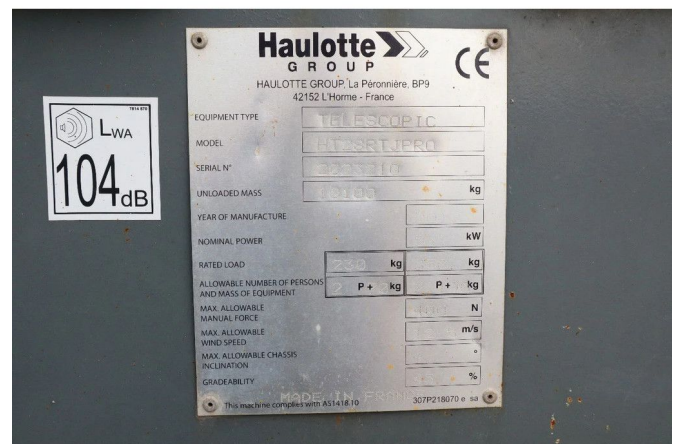

Haulotte HT28 RTJ PRO | 28 METER | GOOD CONDITION

COMMON

ID	113394-02
Merk	Haulotte
Type	Hoogwerker

PROPERTIES

Bouwjaar	2017
Bedrijfsuren	2.388
Voertuigidentificatienummer	2019866
Hefhoogte	2.590 cm
Hefcapaciteit	350 cm

ACCESSOIRES

BESCHRIJVING

Schade: schadevrij
Emissieklasse: Stage IV

For sale:

Haulotte HT 28 RTJ PRO
Year: 2017
Hours: 2.300
Operating weight: 18.100 kg
CE approved

Engine:
Diesel
4x4 driven/ all wheel steering

Performance:
Max. working height: 27.9 m
Max platform height: 25.9 m
Max horizontal reach: 23.85 m
Dual load capaci...