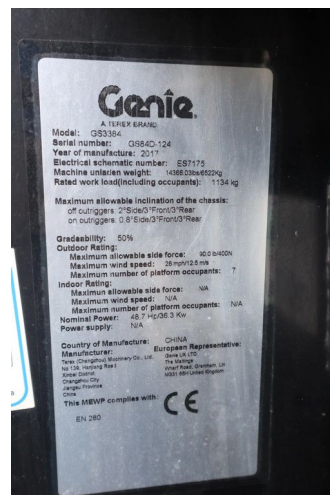

Genie GS-3384 | 12 METER | 1.134 KG

COMMON

ID	114046
Merk	Genie
Type	Hoogwerker

PROPERTIES

Bouwjaar	2017
Bedrijfsuren	1.955
Max. gewicht	6.522 kg
Lengte	488 cm
Breedte	213 cm
Hoogte	200 cm
Hefhoogte	1.006 cm
Hefcapaciteit	1.134 cm

ACCESSOIRES

BESCHRIJVING

For sale:

Genie GS-3384 RT with outriggers
 Year: 2017
 Hours: 1.955
 Weight: 6.522 kg

Performance:
 Working height: 12.06 m
 Lift capacity: 1.134 kg
 Length platform retracted: 3.94 m
 Length platform extended: 6.57 m

Power source:
 Deutz D2011L03
 Power: 36 kW / 48 HP
 Diesel engine
 Air cooled

Transport dim...