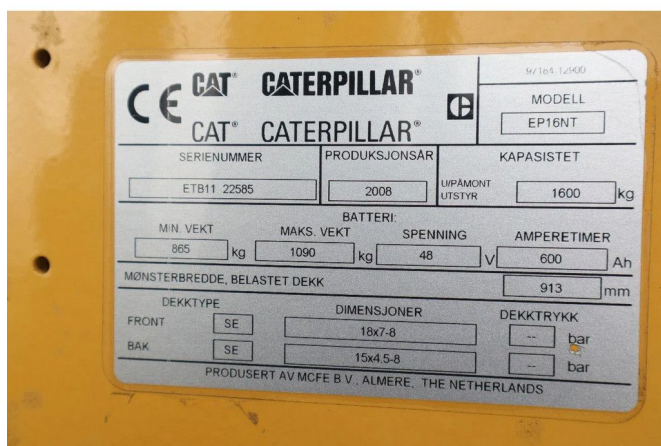

Caterpillar EP16 NT | 1.6 TON | DUPLEX | 3&4TH FUNCTION

COMMON

| | |
|------|-------------|
| ID | 112974.1 |
| Merk | Caterpillar |
| Type | Heftruck |

PROPERTIES

| | |
|-----------------------------|------------|
| Bouwjaar | 2008 |
| Bedrijfsuren | 3.630 |
| Voertuigidentificatienummer | ETB1122585 |
| Lengte | 320 cm |
| Breedte | 105 cm |
| Hoogte | 206 cm |
| Hefhoogte | 330 cm |
| Hefcapaciteit | 1.600 cm |
| Doorrijhoogte | 206 cm |

ACCESSOIRES

- Acculader

BESCHRIJVING

Masttype: duplex

For sale:

Caterpillar EP16NT
 Year: 2008
 Hours: 3.630
 Weight: 900 kg

Engine:
 Electric 48V
 Incl. battery charger!

Mast & hydraulics:
 Drive height: 2.06 m
 Lifting height: 3.3m
 Lifting capacity: 1.600 kg
 Fork length: 1.2 m
 3rd and 4th function