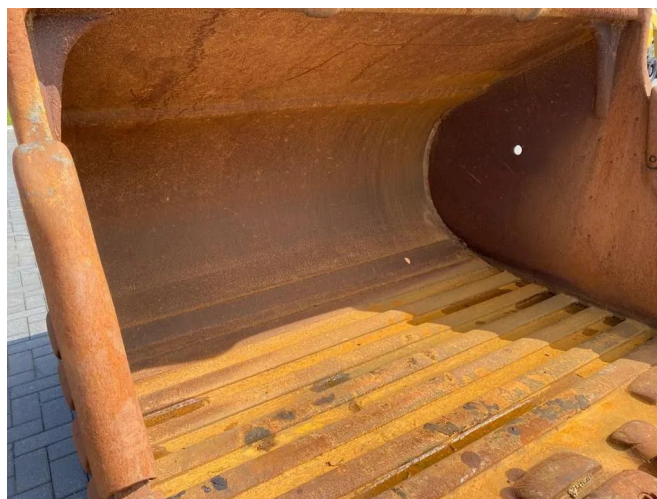

Caterpillar 390 TOOTH BUCKET | TEETH BUCKET | SCHAUFEL

COMMON

ID	111371.1
Merk	Caterpillar
Type	Bak

PROPERTIES

ACCESSOIRES

BESCHRIJVING

For sale:

Caterpillar 390 tooth bucket
The bucket is in good condition.

Measurements coupling:

Width: 66 cm
Height: 70 cm
Pin width: 13 cm

Measurements bucket:

Width: 255 cm
Height: 187 cm
Length: 226 cm

Of course, we have more pictures and information available, and we are looking forward to helping you.