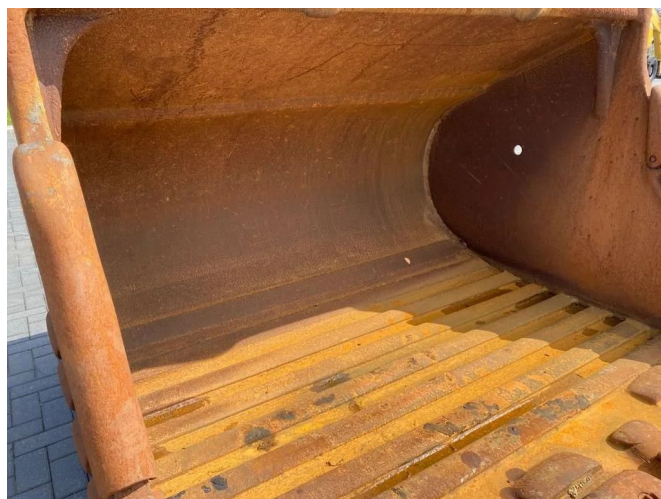

Caterpillar 390 TOOTH BUCKET | TEETH BUCKET | SCHAUFEL

COMMON

ID	111371
Merk	Caterpillar
Type	Bak

PROPERTIES

ACCESSOIRES

BESCHRIJVING

Schade: schadevrij

For sale:

Caterpillar 390 tooth bucket
The bucket is in good condition.

Measurements coupling:

Width: 66 cm
Height: 70 cm
Pin width: 13 cm

Measurements bucket:

Width: 255 cm
Height: 187 cm
Length: 226 cm

Of course, we have more pictures and information available, and we are looking forward ...