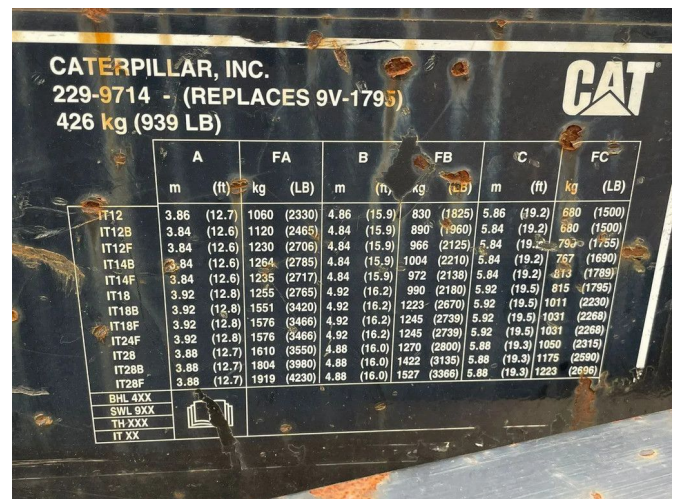

Caterpillar 229-9714 | EXTENDABLE HOIST JIB | 4 METER | 2.100 KG

COMMON

ID	112954-A3
Merk	Caterpillar
Type	Verlenggiek

PROPERTIES

Bouwjaar	2009
Lengte	215 cm
Breedte	65 cm
Hoogte	70 cm
Hefcapaciteit	2.100 cm

ACCESSOIRES

BESCHRIJVING

Schade: schadevrij

For sale:

Caterpillar 229-9714 hoist jib

Extended length: 4 meter

Capacity: 2.099 kg

Length: 215 cm

Width: 65 cm

Height: 70 cm

Weight: 426 kg

Year: 2009

The hoist jib is in good condition.

This jib was used on a Caterpillar TH414.

Of course, we have more pictures and information a...