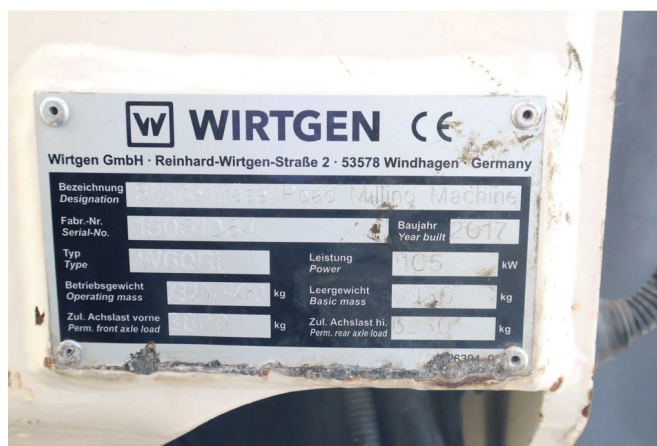

Wirtgen W60Ri | WATER SYSTEM | LOW HOURS

COMMON

| | |
|---------|----------------------|
| ID | 113934 |
| Marque | Wirtgen |
| Chassis | Fraiseuse à asphalte |

PROPERTIES

| | |
|----------------------------------|----------|
| Année de construction | 2017 |
| Heures de travail | 3.078 |
| Numéro d'identification véhicule | 15051064 |
| Poids à vide | 6.950 kg |
| Longueur | 390 cm |
| Largeur | 176 cm |
| La taille | 265 cm |

ACCESSOIRES

DESCRIPTION

For sale:

Wirtgen W60Ri
Year: 2017
Hours: 3.078
Weight: 6.950 kg

Engine:
Deutz TCD 4.1 L4
4-cylinder diesel
Power: 105 kW / 141 hp
Displacement: 4.100 cc
Emissions: Tier 4F
Max speed: 12 km/h

Transport dimensions:
Length: 390 cm
Width: 176 cm
Height: 265 cm

Equipment:

Cutting diameter: 750 mm
Water system
3-wheeled version

Description:

Good working machine. Well equipped. Our mechanics have checked and tested this machine. Ready for work!