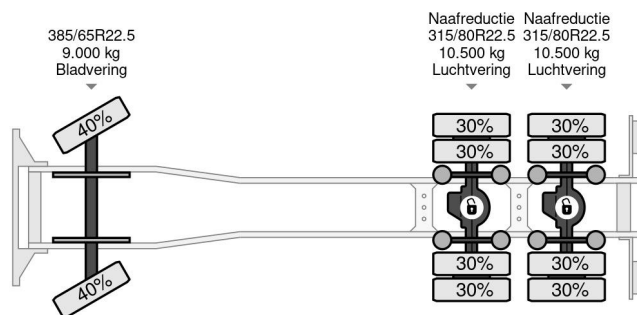

Referentienummer: 114015.1