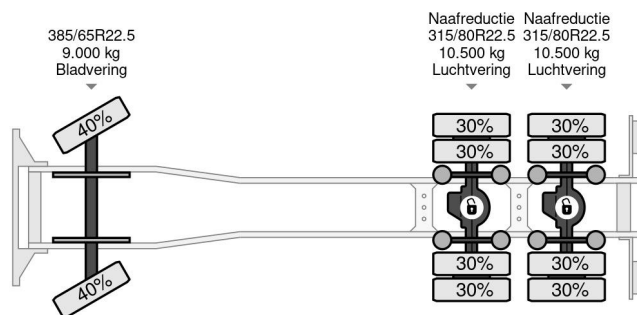

Referentienummer: 114015