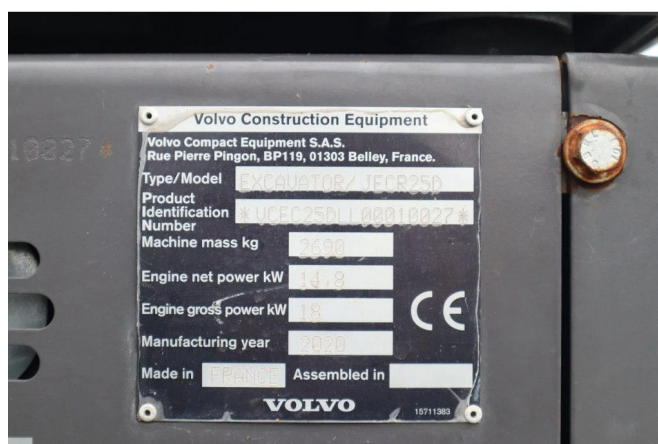

Volvo ECR25 ELECTRIC | JECR25D | TILTBUCKET | BUCKET | LOW HOURS

COMMON

ID	113779.01
Marque	Volvo
Chassis	Miniterrassier

PROPERTIES

Année de construction	2020
Heures de travail	797
Numéro d'identification véhicule	VCEC25DLL00010027
Poids à vide	2.690 kg

ACCESSOIRES

DESCRIPTION

Emissieklasse: Stage V

For sale:

Volvo JECR25D / ECR25D Electric
 Year: 2020
 Hours: 797
 Operating weight: 2.690 kg

Electrical system:
 Battery type: Lithium-ion
 Voltage: 48V
 Battery capacity: 20 kWh
 Indicative runtime: up to 4 hours
 Motor type: permanent magnet
 Power: 18 kW