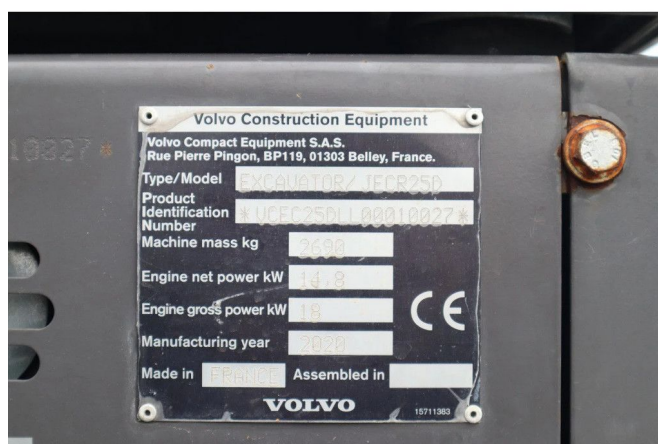

Volvo ECR25 ELECTRIC | JECR25D | TILTBUCKET | BUCKET | LOW HOURS

COMMON

ID	113779
Marque	Volvo
Chassis	Miniterrassier

PROPERTIES

Année de construction	2020
Heures de travail	797
Numéro d'identification véhicule	VCEC25DLL00010027
Poids à vide	2.690 kg

ACCESSOIRES

DESCRIPTION

Emissieklasse: Stage V

For sale:

Volvo JECR25D / ECR25D Electric
 Year: 2020
 Hours: 797
 Operating weight: 2.690 kg

Electrical system:
 Battery type: Lithium-ion
 Voltage: 48V
 Battery capacity: 20 kWh
 Indicative runtime: up to 4 hours
 Motor type: permanent magnet
 Power: 18 kW