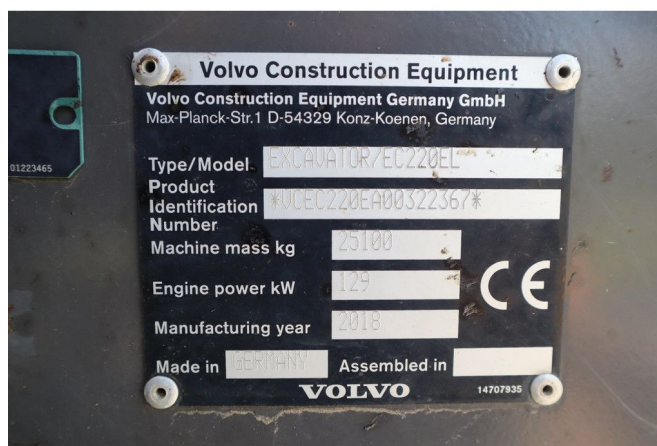

Volvo EC220EL | EC 220 EL | TILT ROTATOR | BUCKET

COMMON

ID	114032
Marque	Volvo
Chassis	Graphe

PROPERTIES

Année de construction	2018
Heures de travail	6.155
Numéro d'identification véhicule	VCEC220EA322367
Poids à vide	25.100 kg

ACCESSOIRES

- Bluetooth
- Ordinateur de bord

DESCRIPTION

Emissieklasse: Stage IV

For sale:

Volvo EC 220 EL
 Year: 2018
 Hours: 6.164
 Operating weight: 25.100 kg

Engine:
 Volvo D6J
 Cylinders: 6
 Power: 129 kW / 173 HP
 Stage: IV / Tier 4F
 Ad blue
 Displacement: 5.702 cc

Undercarriage:
 Plate width: 60 cm
 Plates condition: 60%
 Balls condition: 50%

Equipment:
Hydraulic quick coupler KM 70
Engcon tiltrotator with aux hydraulics
Hammer / shear hydraulics
Bucket
Central lubrication
LED working lights around the machine
Diesel filling installation

Cabin:
Rops
Rearview / sideview camera
Proportional joysticks
Airconditioning / climate control
Radio
Heated seat

Transport dimensions
Length: 10 m
Width: 2.99 m
Height: 2.40 m