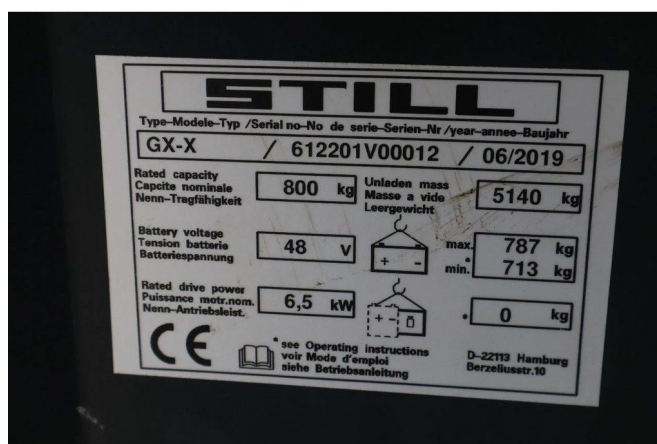

## Still GX-X | REACHTRUCK | ROTATING FORKS | 4.5 METER | TRIPLEX

### PROPERTIES

Année de construction	2019
Heures de travail	138
Numéro d'identification véhicule	612201V00012
Poids à vide	5.140 kg
Hauteur de levage	455 cm
Capacité de levage	800 cm
Hauteur de conduite	345 cm

### DESCRIPTION

For sale:

Still GX-X  
 Year: 2019  
 Hours: 138  
 Weight: 5.140 kg

Engine & Power  
 Type: Electric drive  
 Battery: 48V  
 With charger

General specifications:  
 Sideshift  
 Forks  
 Signal light  
 Camera  
 All documents available

Mast & hydraulics  
 Lifting height: 4.55 m

Lifting capacity: 800 kg  
Fork length: 1.2 m

Of course, we have more pictures and information available,  
and we are looking forward to helping you.

Worldwide delivery is possible!