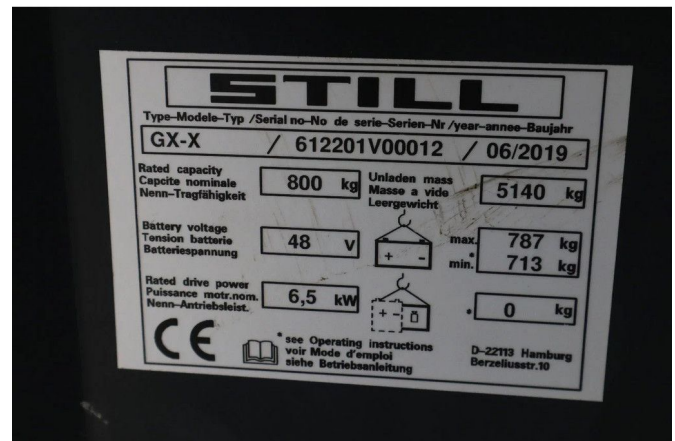

## Still GX-X | REACHTRUCK | ROTATING FORKS | 4.5 METER | TRIPLEX

### PROPERTIES

Année de construction	2019
Heures de travail	138
Numéro d'identification véhicule	612201V00012
Poids à vide	5.140 kg
Hauteur de levage	455 cm
Capacité de levage	800 cm
Hauteur de conduite	345 cm

### DESCRIPTION

For sale:

Still GX-X  
 Year: 2019  
 Hours: 138  
 Weight: 5.140 kg

Engine & Power  
 Type: Electric drive  
 Battery: 48V  
 With charger

General specifications:  
 Sideshift  
 Forks  
 Signal light  
 Camera  
 All documents available

Mast & hydraulics  
 Lifting height: 4.55 m

Lifting capacity: 800 kg  
Fork length: 1.2 m

Of course, we have more pictures and information available,  
and we are looking forward to helping you.

Worldwide delivery is possible!