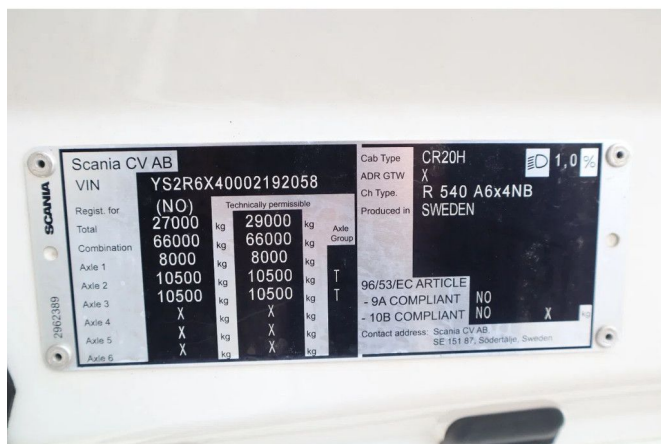

Scania | 6X4 | RETARDER | BIG AXLES | EURO 6

COMMON

ID	113965
Marque	Scania
Chassis	Tracteur standard
Modèle	R540 NGS

PROPERTIES

Année de construction	2022
Classe d'émission	6
Kilométrage	509.791 km
Date première immatriculation	25-07-2022
Numéro d'identification véhicule	YS2R6X40002192058
Poids à vide	10.575 kg
Poids de la charge	18.425 kg
Poids maximum	29.000 kg
Empattement	315

DESCRIPTION

For sale:

Make and model: Scania R540
 Wheel formula: 6x4
 First registration: 25-07-2022
 VIN: YS2R6X40002192058
 Mileage: 509.791 km
 Construction: Tractor unit
 Wheelbase: 3.15 m
 GVW: 29.000 kg
 CVW: 66.000 kg
 Empty weight: 10.575 kg

Engine:
 Power: 397 KW / 540 HP
 Cylinders: 6
 Capacity: 12.700 cm3
 Emission standard: EURO 6

Gearbox: Opticruise with retarder

General specifications:

Retarder
Hub reduction
PTO prepared
Differential locks
Aluminium tank
Engine brake
Sliding 5th wheel
Top bar with lights
Bullbar
Aluminium chassis cover
Ad blue