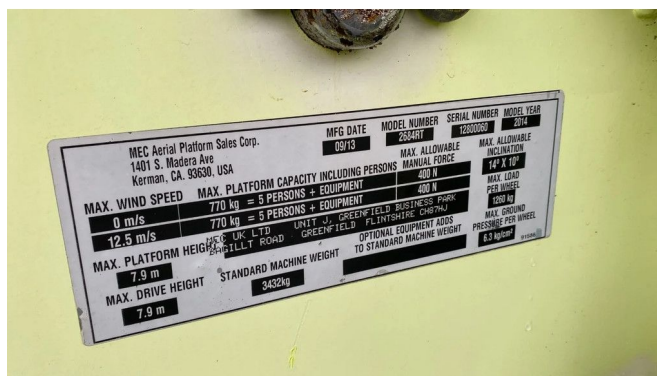

MEC 2684 RT SPEEDLEVEL | 9.7 METER | 770 KG

COMMON

ID	112148.1
Marque	MEC
Chassis	Élévateur à nacelle

PROPERTIES

Année de construction	2014
Heures de travail	798
Numéro d'identification véhicule	12800060
Longueur	338 cm
Largeur	213 cm
La taille	178 cm
Hauteur de levage	790 cm
Capacité de levage	770 cm

ACCESSOIRES

DESCRIPTION

For sale:

MEC 2684 RT SPEEDLEVEL

Year: 2014

Hours: 798

Weight: 4.113 kg

Performance:

Platform levelling

14° levelling side to side

10° levelling front to back

Working height: 9.9 m

platform height: 7.9 m

Lift capacity: 770 kg

Length platform retracted: 3.65 m

Length platform extended: 4.57 m

220v in basket

Power source:

Kubota D1105

Transport dimensions:

Length: 3.38 m

Width: 2.13 m

Height: 1.78 m

Documents: