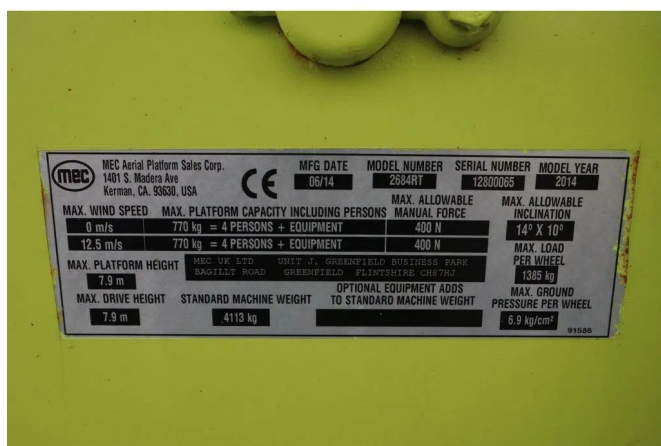

MEC 2684 RT SPEEDLEVEL | 10 METER | RUNS AND DRIVES

COMMON

ID	113008
Marque	MEC
Chassis	Élévateur à nacelle

PROPERTIES

Année de construction	2014
Heures de travail	1.819
Numéro d'identification véhicule	12800065
Longueur	338 cm
Largeur	213 cm
La taille	178 cm
Hauteur de levage	790 cm
Capacité de levage	770 cm

ACCESSOIRES

DESCRIPTION

For sale:

ENGINE RUNS, MACHINE DRIVES, ONLY GOES UP ABOUT 1 METER.

CHECK THE VIDEO

MEC 2684 RT SPEEDLEVEL

Year: 2014

Hours: 1.819

Weight: 4.113 kg

Performance:

Platform levelling

14° levelling side to side

10° levelling front to back

Working height: 9.9 m

platform height: 7.9 m

Lift capacity: 770 kg

Length platform retracted: 3.65 m

Length platform extended: 4.57 m

Kubota D1105
3-cylinder diesel
Emissions: Tier 4F
Quad-trax 4WD

Transport dimensions:
Length: 3.38 m
Width: 2.13 m
Height: 1.78 m

Description:
This machine is running and driving. The platform only goes up about 1 meter. See video.