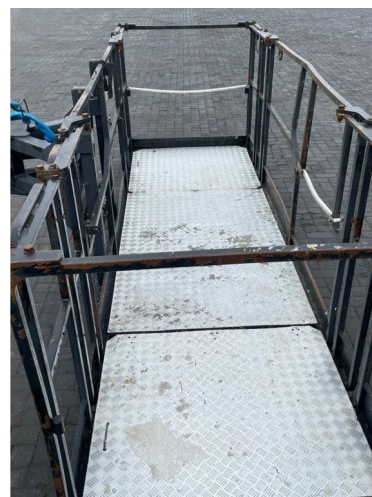

Manitou WORKING PLATFORM | BASKET | WERKBAK | HYDR

COMMON

ID	113888-1
Marque	Manitou
Chassis	Pelle d'élévateur à nacelle

PROPERTIES

Année de construction	2014

ACCESSOIRES

DESCRIPTION

For sale:

Manitou working platform
Year: 2014
The basket is in good condition.
Hydraulic rotating
Platform capacity: 365 kg

Measurements basket:
Width: 120 cm
Length: 225 cm
Length extended: 395 cm

Of course, we have more pictures and information available, and we are looking forward to helping you.

Worldwide delivery is possible!

For more information, please contact:
Mob: 316-21332399
Office: 0031 527246140