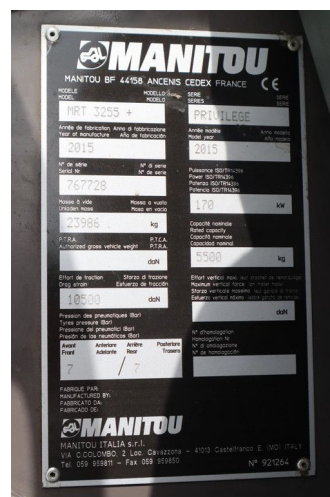

Manitou MRT3255 + | HYDR. FORKS | REMOTE CONTROL

COMMON

ID	114019
Marque	Manitou
Chassis	Élévateur rotatif

PROPERTIES

Année de construction	2015
Heures de travail	5.827
Numéro d'identification véhicule	767728
Poids à vide	23.986 kg
Hauteur de levage	3.160 cm
Capacité de levage	5.500 cm

ACCESSOIRES

DESCRIPTION

For sale:

Manitou MRT 3255 +
 Year: 2015
 Hours: 5.827
 Weight: 23.986 kg

Performance:
 Max lifting height: 31.6 m
 Max horizontal reach: 27.2 m
 Max lifting capacity: 5.500 kg

Engine & Transmission:
 Mercedes Benz OM 934LA
 Power: 170 kW / 231 hp
 Displacement: 5130 cc
 Hydrostatic transmission
 Emissions: Stage IV / Tier 4F

Steering:
 Crab steering

Equipment:
Extra hydraulic function
Hydraulic fork carriage
Electric connection for man basket
Remote control
Airco
Frame levelling (sway)
Working lights
Trailer coupling
Rotating beacon on roof
Parking heating
Radio
Rear view camera