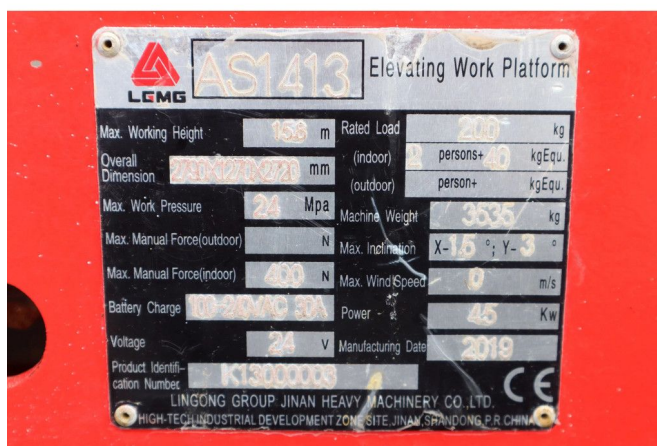

LGMG AS1413 | 16 METER | 320 KG

COMMON

ID	113765.1
Marque	LGMG
Chassis	Élévateur à nacelle

PROPERTIES

Année de construction	2017
Heures de travail	177
Numéro d'identification véhicule	K13000003
Longueur	280 cm
Largeur	130 cm
La taille	216 cm
Hauteur de levage	1.380 cm
Capacité de levage	320 cm

ACCESSOIRES

DESCRIPTION

Emissieklasse: Stage V

For sale:

LGMG AS1413
Year: 2019
Hours: 177
Weight: 3.535 kg

Performance:
Working height: 15.8 m
Platform height: 13.8 m
Lift capacity: 320 kg
Length platform retracted: 2.64 m
220v connector in basket
Non marking tires

Power source:
24V DC 300 Ah

Transport dimensions:

Description:

Good working machine, ready for the job!

Of course, we have more pictures and information available,
and we are looking forward to helping you.