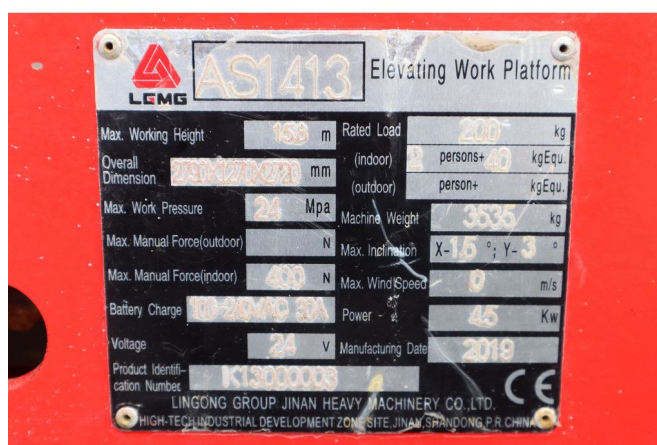

LGMG AS1413 | 16 METER | 320 KG

COMMON

ID	113765
Marque	LGMG
Chassis	Élévateur à nacelle

PROPERTIES

Année de construction	2017
Heures de travail	177
Numéro d'identification véhicule	K13000003
Longueur	280 cm
Largeur	130 cm
La taille	216 cm
Hauteur de levage	1.380 cm
Capacité de levage	320 cm

ACCESSOIRES

DESCRIPTION

Emissieklasse: Stage V

For sale:

LGMG AS1413
Year: 2019
Hours: 177
Weight: 3.535 kg

Performance:
Working height: 15.8 m
Platform height: 13.8 m
Lift capacity: 320 kg
Length platform retracted: 2.64 m
220v connector in basket
Non marking tires

Power source:
24V DC 300 Ah

Transport dimensions:

Description:

Good working machine, ready for the job!

Of course, we have more pictures and information available,
and we are looking forward to helping you.