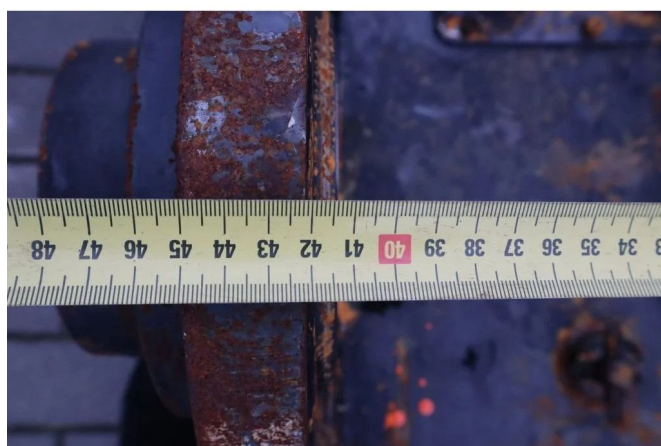

Klepp Mek KM70M QUICK COUPLER | SNELWISSEL

COMMON

ID	121.1
Marque	Klepp Mek
Chassis	Attache

PROPERTIES

ACCESSOIRES

DESCRIPTION

Dommages: aucun...