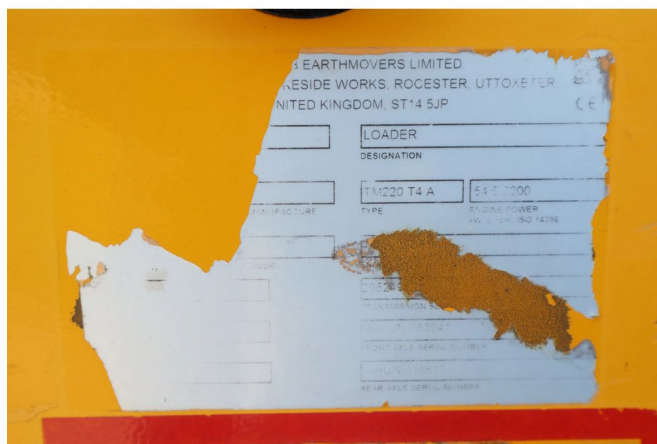

## JCB TM220 T4 A | QUICK COUPLER | RIDE CONTROL

### COMMON

ID	113839-1
Marque	JCB
Chassis	Loader

### PROPERTIES

Année de construction	2016
Heures de travail	4.977
Numéro d'identification véhicule	JCB220TSEG2129206
Poids à vide	6.490 kg

### DESCRIPTION

Emissieklasse: Stage IIIB

For sale:

JCB TM220 T4 A  
 Year: 2016  
 Hours: 4.977  
 Operating weight: 6.490 kg

Engine & Transmission:  
 JCB-Diesel by Kohler  
 4-cylinder diesel turbocharged  
 Displacement: 2.482 cc  
 Power: 55 kW / 74 HP  
 2-step hydrostatic transmission  
 Max speed: 20 km/h  
 Emissions: Stage 3B / Tier 4F