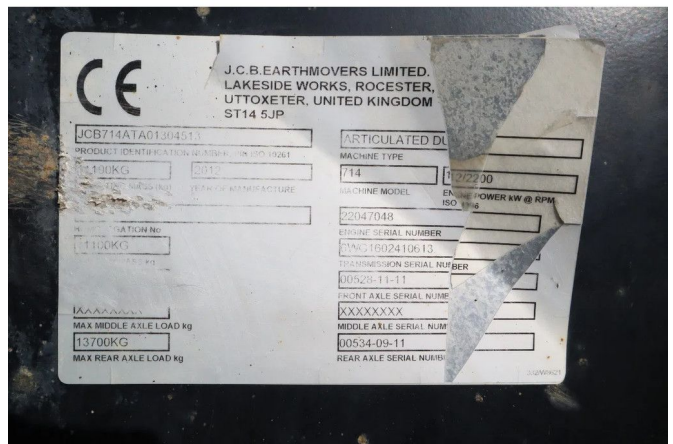

JCB 714 | AIRCO | GOOD TIRES | WITH REGISTRATION

COMMON

ID	113122
Marque	JCB
Chassis	Dumper

PROPERTIES

Année de construction	2012
Heures de travail	5.539
Numéro d'identification véhicule	JCB714ATA01304513
Poids à vide	12.000 kg
Poids de la charge	14.300 kg
Poids maximum	26.100 kg
Longueur	680 cm
Largeur	250 cm
La taille	345 cm

ACCESSOIRES

DESCRIPTION

Emissieklasse: Stage IIIA

For sale:

JCB 714 (with registration)
 Year: 2012
 Hours: 5539
 Weight: 12.000 kg

Engine & Transmission:
 Cummins QSB6.7
 6.7-liter diesel
 6-cylinders
 Power: 123 kW / 165 HP
 Emission: Tier III
 Smooth shift transmission
 Max speed: 41 km/h

Capacity:
 GVW: 26.100 kg
 Load capacity: 14.300 kg

Specifications:

Airco
Camera
FM radio
Heated mirrors
Working lights
Air suspension seat

Tyres:

Michelin 20.5R25
Axle 1: 70%
Axle 2: 70%

Documents

CE document
Service book
Instruction book
Registration papers

Transport dimensions:

Length: 6.78 m