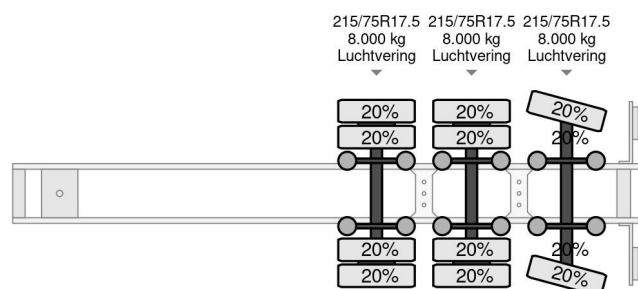

GS Meppel O-120-2400 | TRUCK TRANSPORTER | LKW TRANSPORTER

COMMON

ID	114063-A
Marque	GS Meppel
Chassis	Camion de transport d'automobiles
Modèle	O-120-2400 TRU

PROPERTIES

Année de construction	2008
Date première immatriculation	17-04-2008
Plaque d'immatriculation	OK-24-KD
Numéro d'identification véhicule	XL908003111004003
Poids à vide	11.980 kg
Poids de la charge	24.020 kg
Poids maximum	36.000 kg
Largeur	255 cm

GS Meppel O-120-2400 TRU O-120-2400 | TRUCK TRANSP...

Referentienummer: 114063-A

ACCESSOIRES

DESCRIPTION

For sale:

Make and model: GS Meppel O-120-2400TRU
 First registration: 17-04-2008
 VIN: XL908003111004003
 GVW: 36.000 kg
 Empty weight: 11.980 kg
 Loading capacity: 24.020 kg
 Front lift with hydraulic extension
 Extendable center
 Raising center deck
 Extendable rear
 Safety locks on cylinders
 Aluminium ramps

Suspension | Weights | Tyres:

1st Axle: Air | 8.000 kg | 215/75R17.5 20%
 2nd Axle: Air | 8.000 kg | 245/70R17.5 20%
 3rd Axle: Air | 8.000 kg | 205/65R17.5 20%

Of course, we have more pictures and information available