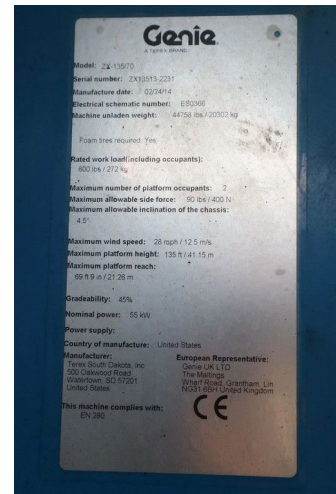

Genie ZX-135/70 | 43 METER | 272 KG

COMMON

ID	113684-4
Marque	Genie
Chassis	Élévateur à nacelle

PROPERTIES

Année de construction	2014
Heures de travail	2.203
Numéro d'identification véhicule	ZX13513-2231
Hauteur de levage	4.120 cm
Capacité de levage	272 cm

ACCESSOIRES

DESCRIPTION

For sale:

Genie ZX135/70
 Year: 2014
 Hours: 2.203
 Operating weight: 20.302 kg

Engine:
 Power: 74 HP / 55 kW
 Deutz TD2.9L4 turbo diesel,
 Emissions: Tier 4f
 Diesel
 4x4 driven
 Good tyres

Performance:
 Max. working height: 43.2 m
 Max platform height: 41.2 m
 Max horizontal reach: 18 m
 Platform capacity: 272 kg
 360 degree rotation

Rotation basket
Jib
220 V working power in basket

Of course, we have more pictures and information available,
and we are looking forward to helping you.