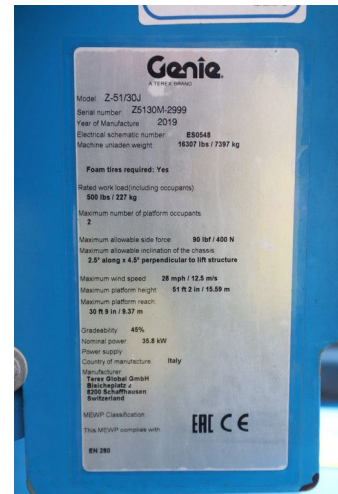

Genie Z-51 /30J | 17.5 METER | GOOD CONDITION

COMMON

ID	114074
Marque	Genie
Chassis	Élévateur à nacelle

PROPERTIES

Année de construction	2019
Heures de travail	1.580
Numéro d'identification véhicule	Z5130M-2999
Poids maximum	7.397 kg
Longueur	760 cm
Largeur	229 cm
La taille	216 cm
Hauteur de levage	1.559 cm
Capacité de levage	227 cm

ACCESSOIRES

DESCRIPTION

For sale:

Genie Z-51 / 30J
 Year: 2019
 Hours: 1.580
 Operating weight: 7.397 kg

Engine:
 Deutz diesel
 Nr. Cylinders: 3
 Power: 35.8 kW / 49 PK
 4x4

Performance:
 Max working height: 17.59 m
 Max platform height: 15.59 m
 Max horizontal reach: 9.37 m
 Platform capacity: 227 kg
 355 degrees rotation
 Platform rotation: 90+90 degrees

220 Volt in basket
CE document

Transport dimensions:

Length: 7.6 m
Width: 2.29 m
Height: 2.16 m

Description:

Good working Genie Z-51. Ready for work!

Of course, we have more pictures and information available,
and we are looking forward to helping you.