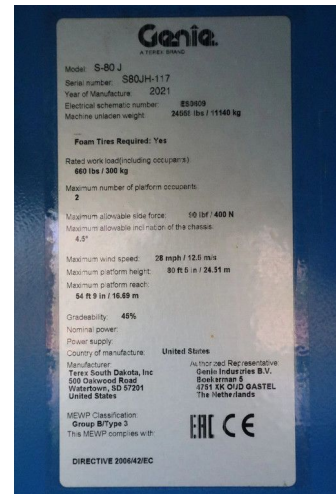

Genie S-80 J | 26.5 METER | 300 KG | LOW HOURS

COMMON

ID	113679.03
Marque	Genie
Chassis	Élévateur à nacelle

PROPERTIES

Année de construction	2021
Heures de travail	665
Numéro d'identification véhicule	S80JH-117
Longueur	798 cm
Largeur	249 cm
La taille	274 cm
Hauteur de levage	2.451 cm
Capacité de levage	300 cm

ACCESSOIRES

DESCRIPTION

For sale:

Genie S-80 J
Year: 2021
Hours: 665
Operating weight: 11.140 kg

Engine:
Kubota D1803
3 cylinder
Power: 36 Kw / 49 HP
Diesel
4x4 driven

Performance:
Max. working height: 26.51 m
Max platform height: 24.51 m
Max horizontal reach: 16.69 m
Platform capacity: 300 kg
353 degrees rotation
Platform rotation: 160 degrees

Width 2.49 m
Height: 2.74 m

Equipment:
Rotation basket
Jib
220 V working power in basket

Description:
Well maintained machine. Optical and technical in good condition. Ready for work!

Of course, we have more pictures and information available, and we are looking forward to helping you.