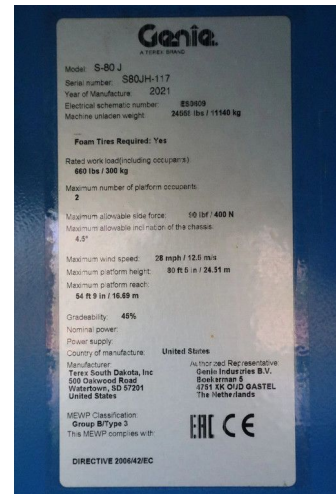

Genie S-80 J | 26.5 METER | 300 KG | LOW HOURS

COMMON

ID	113679-1
Marque	Genie
Chassis	Élévateur à nacelle

PROPERTIES

Année de construction	2021
Heures de travail	665
Numéro d'identification véhicule	S80JH-117
Longueur	798 cm
Largeur	249 cm
La taille	274 cm
Hauteur de levage	2.451 cm
Capacité de levage	300 cm

ACCESSOIRES

DESCRIPTION

For sale:

Genie S-80 J
Year: 2021
Hours: 665
Operating weight: 11.140 kg

Engine:
Kubota D1803
3 cylinder
Power: 36 Kw / 49 HP
Diesel
4x4 driven

Performance:
Max. working height: 26.51 m
Max platform height: 24.51 m
Max horizontal reach: 16.69 m
Platform capacity: 300 kg
353 degrees rotation
Platform rotation: 160 degrees

Width 2.49 m
Height: 2.74 m

Equipment:
Rotation basket
Jib
220 V working power in basket

Description:
Well maintained machine. Optical and technical in good condition. Ready for work!

Of course, we have more pictures and information available, and we are looking forward to helping you.