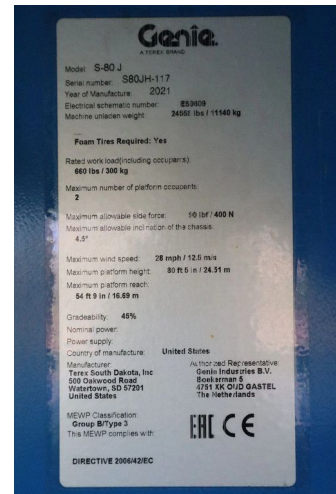

Genie S-80 J | 26.5 METER | 300 KG | LOW HOURS

COMMON

ID	113679-3
Marque	Genie
Chassis	Élévateur à nacelle

PROPERTIES

Année de construction	2021
Heures de travail	665
Numéro d'identification véhicule	S80JH-117
Longueur	798 cm
Largeur	249 cm
La taille	274 cm
Hauteur de levage	2.451 cm
Capacité de levage	300 cm

ACCESSOIRES

DESCRIPTION

For sale:

Genie S-80 J
 Year: 2021
 Hours: 665
 Operating weight: 11.140 kg

Engine:
 Kubota D1803
 3 cylinder
 Power: 36 Kw / 49 HP
 Diesel
 4x4 driven

Performance:
 Max. working height: 26.51 m
 Max platform height: 24.51 m
 Max horizontal reach: 16.69 m
 Platform capacity: 300 kg
 353 degrees rotation
 Platform rotation: 160 degrees

Width 2.49 m
Height: 2.74 m

Equipment:
Rotation basket
Jib
220 V working power in basket

Description:
Well maintained machine. Optical and technical in good condition. Ready for work!

Of course, we have more pictures and information available, and we are looking forward to helping you.