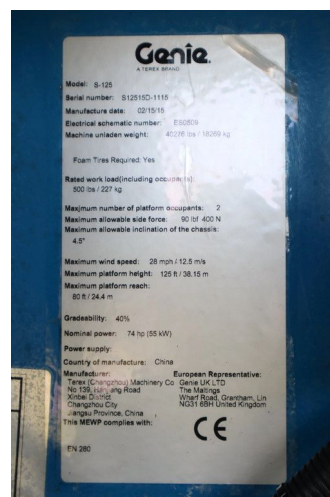

Genie S-125 | 40 METER | 227 KG

COMMON

ID	113963.1
Marque	Genie
Chassis	Élévateur à nacelle

PROPERTIES

Année de construction	2015
Heures de travail	2.875
Numéro d'identification véhicule	S12515D-1115
Longueur	1.220 cm
Largeur	250 cm
La taille	305 cm
Hauteur de levage	3.810 cm
Capacité de levage	227 cm

ACCESSOIRES

DESCRIPTION

For sale:

Genie S-125
 Year: 2015
 Hours: 2.875
 Operating weight: 18.269 kg

Engine:
 Deutz TD 2011
 Power: 55 Kw / 74 HP
 Diesel
 4x4 driven
 Good tyres

Performance:
 Extendable undercarriage
 Max. working height: 40.1 m
 Max platform height: 38.1 m
 Max horizontal reach: 24.38 m
 Platform capacity: 227 kg
 360 degree rotation

Transport dimensions:

Length: 12.2 m

Width: 2.5 m

Height: 3.05 m

Equipment:

Rotation basket

Jib

Documents:

Full service history

CE-Document

Description:

Very well maintained machine. Full service history available.

Optical and technical in good condition. Ready for work!

Of course, we have more pictures and information available,
and we are looking forward to helping you.