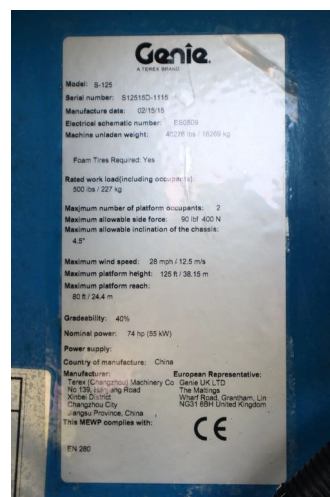

Genie S-125 | 40 METER | 227 KG

COMMON

ID	113963
Marque	Genie
Chassis	Élévateur à nacelle

PROPERTIES

Année de construction	2015
Heures de travail	2.875
Numéro d'identification véhicule	S12515D-1115
Longueur	1.220 cm
Largeur	250 cm
La taille	305 cm
Hauteur de levage	3.810 cm
Capacité de levage	227 cm

ACCESSOIRES

DESCRIPTION

For sale:

Genie S-125
 Year: 2015
 Hours: 2.875
 Operating weight: 18.269 kg

Engine:
 Deutz TD 2011
 Power: 55 Kw / 74 HP
 Diesel
 4x4 driven
 Good tyres

Performance:
 Extendable undercarriage
 Max. working height: 40.1 m
 Max platform height: 38.1 m
 Max horizontal reach: 24.38 m
 Platform capacity: 227 kg
 360 degree rotation

Transport dimensions:

Length: 12.2 m

Width: 2.5 m

Height: 3.05 m

Equipment:

Rotation basket

Jib

Documents:

Full service history

CE-Document

Description:

Very well maintained machine. Full service history available.

Optical and technical in good condition. Ready for work!

Of course, we have more pictures and information available,
and we are looking forward to helping you.