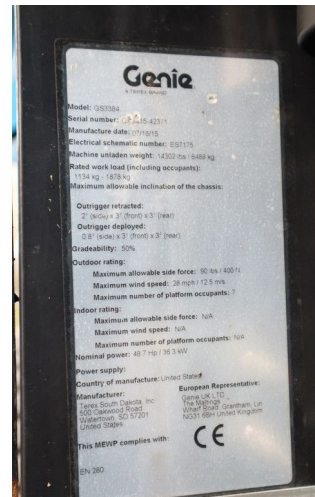

Genie GS-3384 RT | 12 METER | 1.134 KG

COMMON

ID	113879.1
Marque	Genie
Chassis	Élévateur à nacelle

PROPERTIES

Année de construction	2015
Heures de travail	2.004
Numéro d'identification véhicule	GS8415-42371
Longueur	488 cm
Largeur	213 cm
La taille	200 cm
Hauteur de levage	1.006 cm
Capacité de levage	1.134 cm

ACCESSOIRES

DESCRIPTION

For sale:

Genie GS-3384 RT with outriggers
 Year: 2015
 Hours: 2.004
 Weight: 6.488 kg

Performance:
 Working height: 12.06 m
 Lift capacity: 1.134 kg
 Length platform retracted: 3.94 m
 Length platform extended: 6.57 m

Power source:
 Deutz F3L 1011
 Power: 35.8 kW / 48 HP
 Diesel engine
 Air cooled

Transport dimensions:
 Length: 4.88 m

Specifications:
Extendable deck
Working power in basket

Description:
Good working machine, ready for the job!