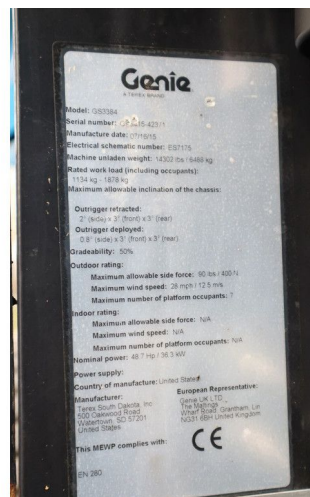

Genie GS-3384 RT | 12 METER | 1.134 KG

COMMON

ID	113879
Marque	Genie
Chassis	Élévateur à nacelle

PROPERTIES

Année de construction	2015
Heures de travail	2.004
Numéro d'identification véhicule	GS8415-42371
Longueur	488 cm
Largeur	213 cm
La taille	200 cm
Hauteur de levage	1.006 cm
Capacité de levage	1.134 cm

ACCESSOIRES

DESCRIPTION

For sale:

Genie GS-3384 RT with outriggers
 Year: 2015
 Hours: 2.004
 Weight: 6.488 kg

Performance:
 Working height: 12.06 m
 Lift capacity: 1.134 kg
 Length platform retracted: 3.94 m
 Length platform extended: 6.57 m

Power source:
 Deutz F3L 1011
 Power: 35.8 kW / 48 HP
 Diesel engine
 Air cooled

Transport dimensions:
 Length: 4.88 m

Specifications:
Extendable deck
Working power in basket

Description:
Good working machine, ready for the job!