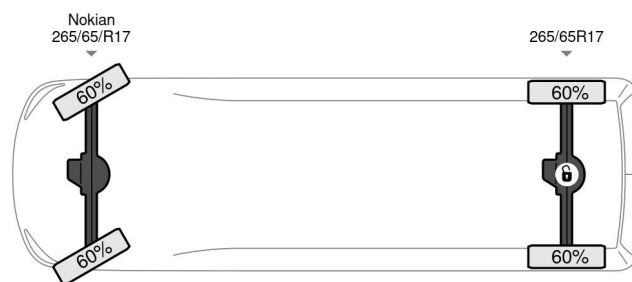

Ford 2.0 | LIMITED | 4X4 | AUTO | DOUBLE CAB

COMMON

ID	114011.1
Marque	Ford
Chassis	Pick-Up
Modèle	Ranger

PROPERTIES

Année de construction	2020
Classe d'émission	6
Kilométrage	167.695 km
Date première immatriculation	07-09-2020
Numéro d'identification véhicule	6FPPXXMJ2PLA02000
Configuration des essieux	4x4
Poids à vide	2.355 kg
Poids de la charge	840 kg
Poids maximum	3.270 kg

Ford Ranger 2.0 | LIMITED | 4X4 | AUTO | DOUBLE CAB

Referentienummer: 114011.1

ACCESSOIRES

- Automatique
- Blocage de différentiel
- Bluetooth
- Capteur de pluie
- Ordinateur de bord

DESCRIPTION

For sale:

Make: Ford Ranger Limited
 First registration: 07-09-2020
 VIN: 6FPPXXMJ2PLA02000
 Mileage: 167.695 km
 Construction: Pick-up
 GVW: 3.270 kg
 Empty weight: 2.355 kg
 Loading capacity: 840 kg
 Max trailer weight with brakes: 3.500 kg

Engine:
 Power: 125 kW / 170 HP
 Cylinders: 4
 Capacity: 1.996 cm³
 Emission standard: EURO 6
 6-speed automatic gearbox
 4x4

Specifications:

Bed cover
Trailer hitch
Adaptive cruise control
Active park assist
Electronical diff
Parking heater
Heated seats
Heated windshield
Climate control
LED working lights
Parking sensors
Rear view camera