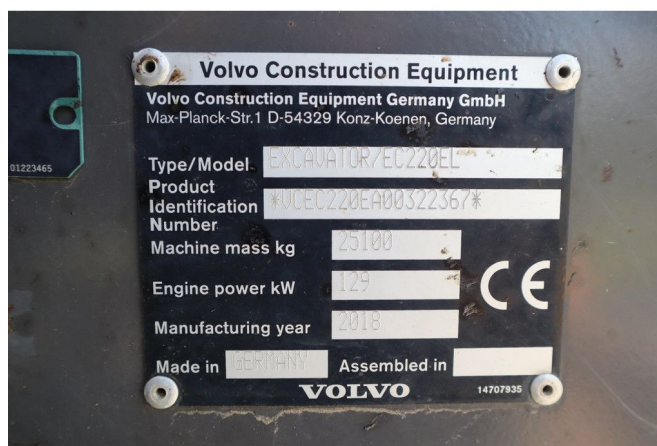

Volvo EC220EL | EC 220 EL | TILT ROTATOR | BUCKET

COMMON

ID	114032
Marca	Volvo
Construcción	Excavadora

PROPERTIES

Año de construcción	2018
Horas de funcionamiento	6.155
Número de identificación del vehículo	VCEC220EA322367
Peso vacío	25.100 kg

ACCESORIOS

- Bluetooth
- Ordenador de a bordo

DESCRIPCIÓN

Emissieklasse: Stage IV

For sale:

Volvo EC 220 EL
 Year: 2018
 Hours: 6.164
 Operating weight: 25.100 kg

Engine:
 Volvo D6J
 Cylinders: 6
 Power: 129 kW / 173 HP
 Stage: IV / Tier 4F
 Ad blue
 Displacement: 5.702 cc

Undercarriage:
 Plate width: 60 cm
 Plates condition: 60%
 Balls condition: 50%

Equipment:
Hydraulic quick coupler KM 70
Engcon tiltrotator with aux hydraulics
Hammer / shear hydraulics
Bucket
Central lubrication
LED working lights around the machine
Diesel filling installation

Cabin:
Rops
Rearview / sideview camera
Proportional joysticks
Airconditioning / climate control
Radio
Heated seat

Transport dimensions
Length: 10 m
Width: 2.99 m
Height: 2.40 m