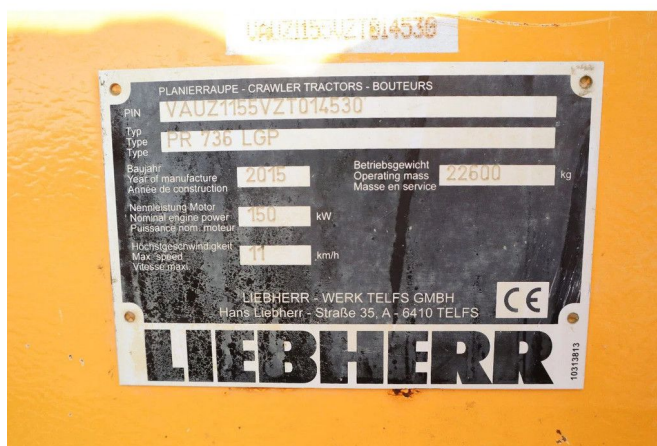

### COMMON

ID	113021-1
Marca	Liebherr
Construcción	Paletizadora

### PROPERTIES

Año de construcción	2015
Horas de funcionamiento	6.111
Número de identificación del vehículo	VAUZ1155VZT014530
Peso vacío	22.600 kg

### DESCRIPCIÓN

Emissieklasse: Stage IIIB

For sale:

Liebherr PR 736 LGP  
 Year: 2015  
 Hours: 6.111  
 Operating weight: 22.600 kg

Engine & Transmission:  
 4-cylinder diesel  
 Power: 150 kW / 204 HP  
 Hydrostatic travel drive  
 Emissions: Tier 4 / Stage 3B  
 Ad blue

Hydraulics & equipment:  
 Liebherr dozer blade

Measurements:  
 Dozer blade width: 300 cm

GPS prepared  
LED working lights  
Radio  
Airconditioning  
Camera  
Central lubrication  
Refueling system  
Counterweight with trailer hitch