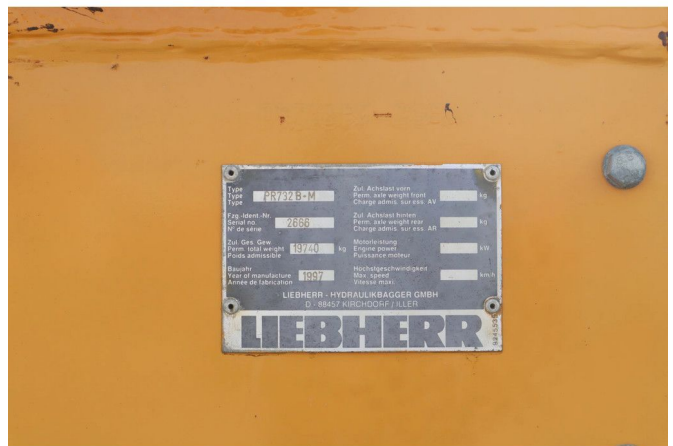

Liebherr PR732 B-M | AIRCO | GREAT CONDITION

COMMON

ID	114202
Marca	Liebherr
Construcción	Paletizadora

PROPERTIES

Año de construcción	1997
Horas de funcionamiento	21.430
Número de identificación del vehículo	2666
Peso vacío	19.750 kg
Maximo peso	19.750 kg

ACCESORIOS

DESCRIPCIÓN

For sale:

Liebherr PR 732 BM
Year: 1997
Hours: 21.430
Operating weight: 19.740 kg

Engine & Transmission:
Liebherr D916T
6-cylinder diesel
Power: 132 kW / 180 HP
Capacity: 9.200 cc
Top speed: 11 km/h

Hydraulics & equipment:
Liebherr dozer blade
Rear hitch with extra functions

Undercarriage:
Single grouser plates
Plates: 00%

General information & options:

Pressurized system

Working lights

Airco

Cabin heater

Radio

Description:

Liebherr bulldozer. Machine well equipped, and in excellent condition. Ready for work!

Of course, we have more pictures and information available, and we are looking forward to helping you.