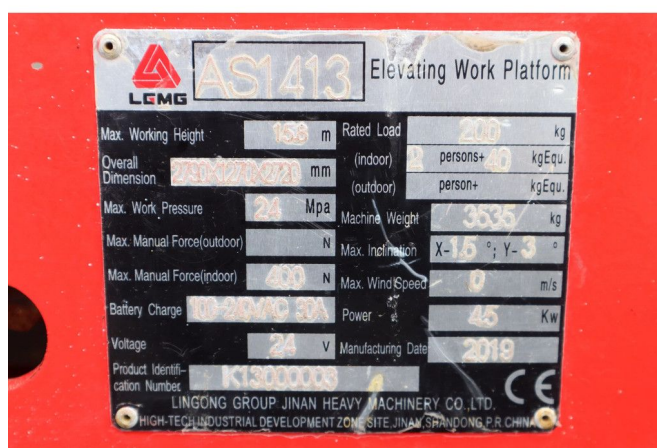

## LGMG AS1413 | 16 METER | 320 KG

### PROPERTIES

Año de construcción	2017
Horas de funcionamiento	177
Número de identificación del vehículo	K13000003
Longitud	280 cm
Anchura	130 cm
Altura	216 cm
Elevación de altura	1.380 cm
Capacidad de elevación	320 cm

### DESCRIPCIÓN

Emisieklass: Stage V

For sale:

LGMG AS1413  
Year: 2019  
Hours: 177  
Weight: 3.535 kg

Performance:

Working height: 15.8 m  
Platform height: 13.8 m  
Lift capacity: 320 kg  
Length platform retracted: 2.64 m  
220v connector in basket  
Non marking tires

Power source:  
24V DC 30 Ah

Transport dimensions:

Description:

Good working machine, ready for the job!

Of course, we have more pictures and information available,  
and we are looking forward to helping you.