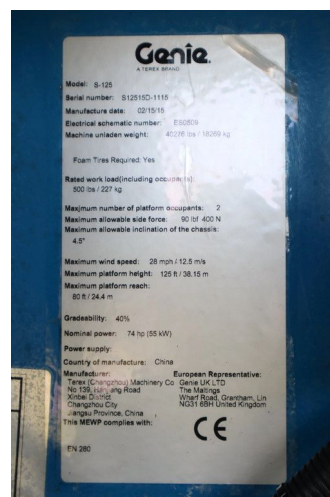

Genie S-125 | 40 METER | 227 KG

COMMON

ID	113963.1
Marca	Genie
Construcción	Vehículo con plataforma elevadora

PROPERTIES

Año de construcción	2015
Horas de funcionamiento	2.875
Número de identificación del vehículo	S12515D-1115
Longitud	1.220 cm
Anchura	250 cm
Altura	305 cm
Elevación de altura	3.810 cm
Capacidad de elevación	227 cm

ACCESORIOS

DESCRIPCIÓN

For sale:

Genie S-125
 Year: 2015
 Hours: 2.875
 Operating weight: 18.269 kg

Engine:
 Deutz TD 2011
 Power: 55 Kw / 74 HP
 Diesel
 4x4 driven
 Good tyres

Performance:
 Extendable undercarriage
 Max. working height: 40.1 m
 Max platform height: 38.1 m
 Max horizontal reach: 24.38 m
 Platform capacity: 227 kg
 360 degree rotation

Transport dimensions:

Length: 12.2 m

Width: 2.5 m

Height: 3.05 m

Equipment:

Rotation basket

Jib

Documents:

Full service history

CE-Document

Description:

Very well maintained machine. Full service history available.

Optical and technical in good condition. Ready for work!

Of course, we have more pictures and information available,
and we are looking forward to helping you.