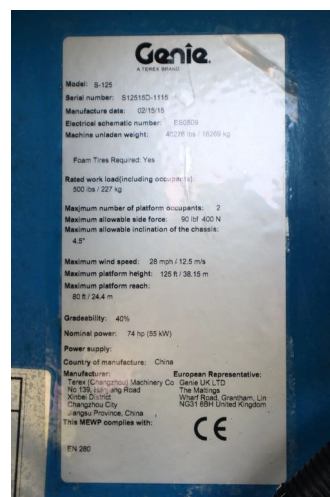

Genie S-125 | 40 METER | 227 KG

COMMON

ID	113963
Marca	Genie
Construcción	Vehículo con plataforma elevadora

PROPERTIES

Año de construcción	2015
Horas de funcionamiento	2.875
Número de identificación del vehículo	S12515D-1115
Longitud	1.220 cm
Anchura	250 cm
Altura	305 cm
Elevación de altura	3.810 cm
Capacidad de elevación	227 cm

ACCESORIOS

DESCRIPCIÓN

For sale:

Genie S-125
 Year: 2015
 Hours: 2.875
 Operating weight: 18.269 kg

Engine:
 Deutz TD 2011
 Power: 55 Kw / 74 HP
 Diesel
 4x4 driven
 Good tyres

Performance:
 Extendable undercarriage
 Max. working height: 40.1 m
 Max platform height: 38.1 m
 Max horizontal reach: 24.38 m
 Platform capacity: 227 kg
 360 degree rotation

Transport dimensions:

Length: 12.2 m

Width: 2.5 m

Height: 3.05 m

Equipment:

Rotation basket

Jib

Documents:

Full service history

CE-Document

Description:

Very well maintained machine. Full service history available.

Optical and technical in good condition. Ready for work!

Of course, we have more pictures and information available, and we are looking forward to helping you.