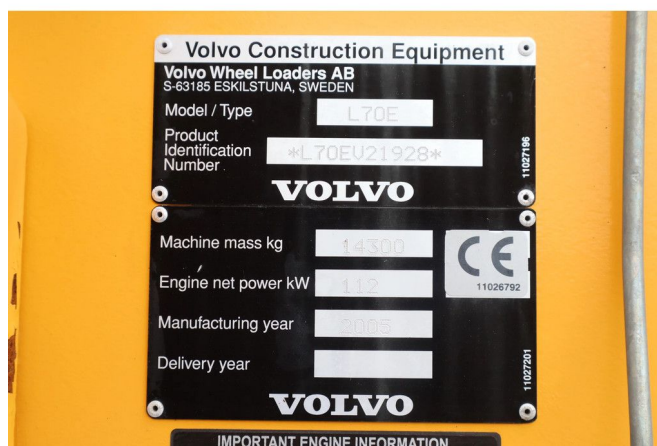

## Volvo L70E | L 70 E | CDC | BSS | HYDR. QUICK COUPLER

### COMMON

ID	113899
Make	Volvo
Construction	Loader

### PROPERTIES

Year	2005
Operating hours	23.881
Vehicle identification number	L70EV21928
Weight	14.300 kg

### DESCRIPTION

For sale:

Volvo L70E  
 Year: 2005  
 Operating hours: 23.881  
 Operating weight: 14.300 kg

Engine & Transmission:  
 Volvo D6D LBE2  
 6-cylinder diesel turbocharged  
 Displacement: 5.700cc  
 Power: 112 kW / 152 HP  
 4-step powershift  
 Top speed: 40 km/h